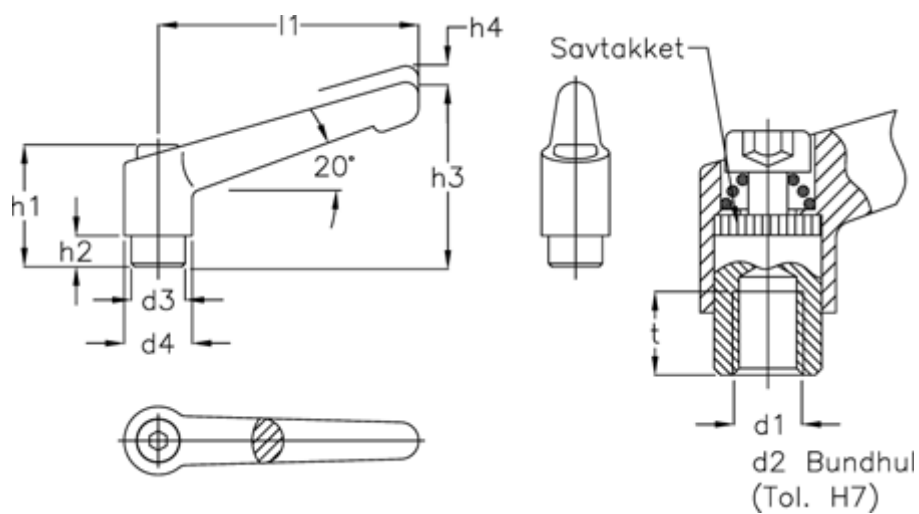

Article number: 20469498

Description: E+G adjustable hand lever  
GN 300-78-M10-SB SB silver RAL 9006

## Measures

d1 = M10

Min hole depth = 14

d3 = 16

d4 = 21

h1 = 36

h2 = 8

h3 = 55

h4 = 4

l1 = 78